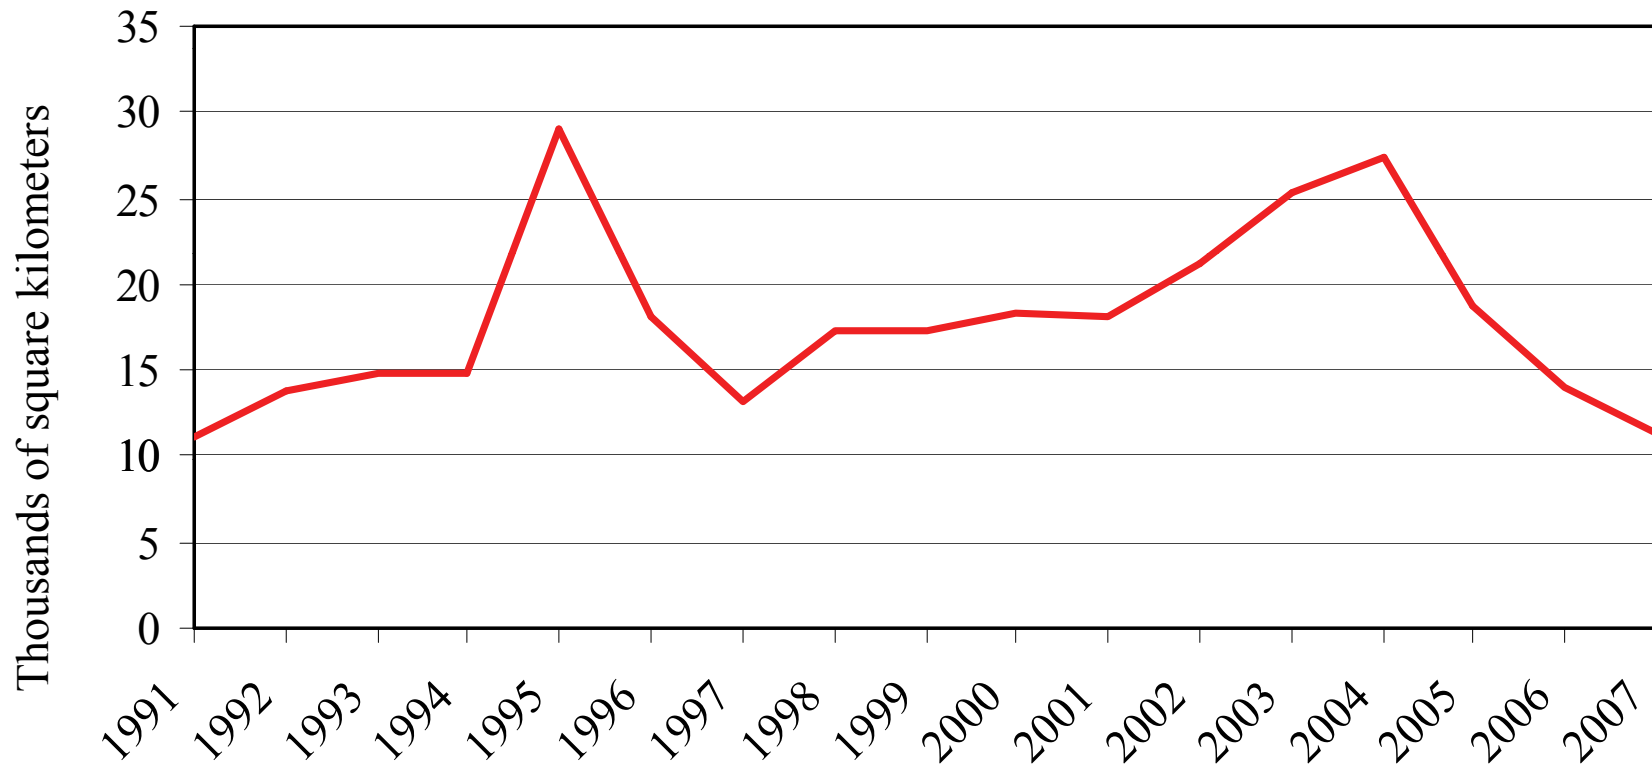

Chart 1

Annual Deforestation Rates in the Brazilian Amazon

Sources: PRODES Project, Brazilian National Institute of Space Research, 2008.

Chart 1 – Latin America in Transition, Lesson 4